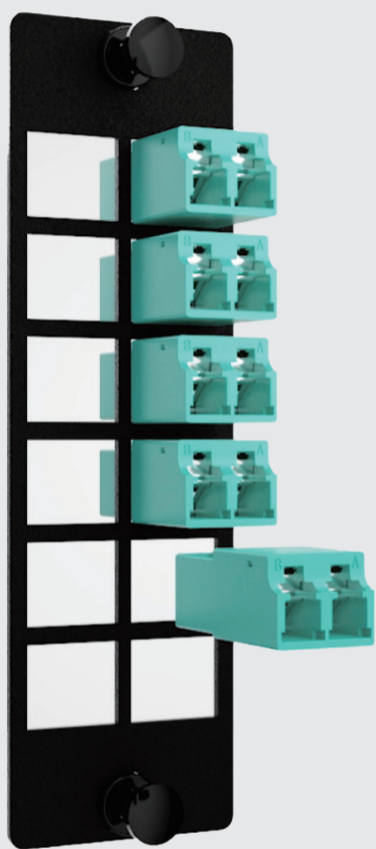

# LC Adapters with **Internal Shutter**

### Introduction

The LC Shutter Adapter is a robust, user-friendly solution that protects fiber optic connections from dust and harmful light emissions. Its internal hands-free shutter automatically closes when the port is unused, eliminating the need for manual dust caps and reducing maintenance.

Ideal for environments with frequent unused ports, it helps ensure long-term system cleanliness and reliability.

High-precision zirconia ceramic alignment sleeves support optimal performance and full compatibility with Singlemode and Multimode connectors, making it a reliable and essential component in any fiber optic network.

#### Notes

The LC Shutter Adapter series offers consistent features across all members. The SC footprint (flangeless) and stepped adapters are used here to illustrate these characteristics.

LC Shutter Adapter Family				
Adapter				
Structure	Symmetric	Asymmetric	Asymmetric	Symmetric
Type	Simplex	Duplex Stepped	Duplex Stepped	Duplex SC Footprint
Housing Material	Plastic	Metal + Plastic	Plastic	Plastic
Flange	/	Flangeless	Flangeless	Short Flange
Patented	Yes	Yes	Yes	Yes
Adapter				
Structure	Symmetric	Symmetric	Symmetric	
Type	Duplex SC Footprint	Quad	Quad	
Housing Material	Plastic	Plastic	Plastic	
Flange	Flange	Short Flange	With Flange	
Patented	Yes	Yes	Yes	
Durability	500 cycles			
Sleeve Material	Ceramic			
Internal Shutter	Yes (Non-contact)			
Housing Colors	Blue, Green, Aqua, Magenta			
Installation	Snap mount or Screw-mount			